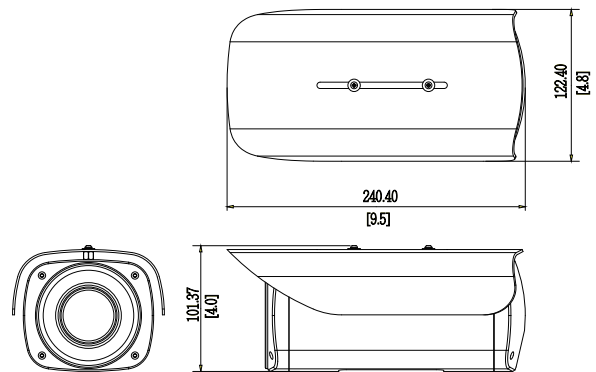

I45

2MP, Zoom Bullet with D/N, Adaptive IR, Extreme WDR, SLLS, 30x Zoom Lens

- 2 Megapixel with 1080p
- Day & Night with Superior Low Light Sensitivity and Adaptive IR LED
- 30x Zoom Lens with f4.3 - 129mm / F1.6 - 5.0, DC iris, Auto Focus
- Extreme WDR (145 dB)
- 30 fps at 1920 x 1080
- Weatherproof (IP67) and Vandal Proof Metal Casing (IK10)

PHOTO INDICATION

- 1 Memory Card Slot
- 2 Digital Input / Output and Audio-In / Audio-Out
- 3 DC 12V Power Input
- 4 Reset Button
- 5 Power LED
- 6 Ethernet Port

DIMENSION DIAGRAM

ACCESSORY OPTIONS

Power Supply

PRODUCT SPECIFICATION

I45

• Device

Device Type	Bullet Camera
Image Sensor	Progressive Scan CMOS
Sensor Size	1/2.8"
Day / Night	Yes
Effective Pixels	1944 (H) x 1224 (V) (2.38 MP)
Superior Low Light Sensitivity	Yes
Minimum Illumination	Color: 0.1 lux at F1.6 (30 IRE, 2400°K); B/W: 0 lux (IR LED on)
Color to B/W Switch	ISP based switch, configurable
Mechanical IR Cut Filter	Yes
IR Sensitivity Range	700~1100nm
IR LED	Adaptive IR LED (Object & Zoom Adaptive IR LED) x 27 (850 nm)
IR Working Distance	40 m (0 lux, 30 IRE, Gain 255, Auto shutter mode)
Electronic Shutter	1/5 ~ 1/2,000 sec (manual mode); 1/5 ~ 1/10,000 sec (auto mode)
TV Lines	1800
S/N Ratio	56 dB

• Interface

Digital Input	1, Terminal block
Digital Output	1, Terminal block
Local Storage	MicroSDHC/MicroSDXC card slot (card not included)

• General

Power Source / Consumption	PoE Class 3 (IEEE802.3af) and DC 12V / 7.68 W (heater, fan and IR on)
Weight	245 g (5.4 lb)
Dimensions (W x H x D)	122.4 mm x 101.37 mm x 240.4 mm (4.8" x 4.0" x 9.5")
Environmental Casing	Weatherproof (IP67 rated); Vandal proof metal casing (IK10)
Mount Type	Wall, Pole, Ceiling, Gang box
Starting Temperature	-40 °C ~ 50 °C (-40 °F ~ 122 °F) within 30 mins
Operating Temperature	-40 °C ~ 50 °C (-40 °F ~ 122 °F)
Operating Humidity	10% ~ 85% RH
Approvals	CE (EN 55022 Class B, EN 55024), FCC (Part15 Subpart B Class B), IP67, NEMA 4X, IK10 (metal casing)