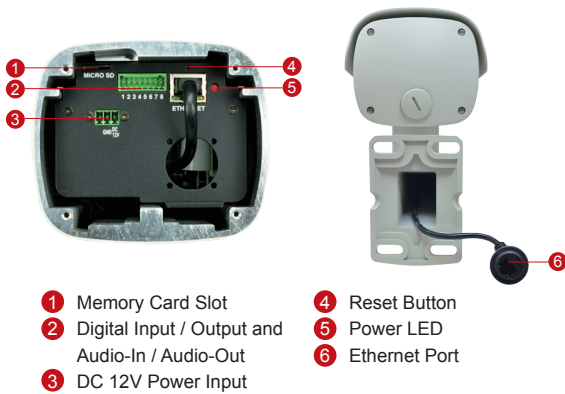

I45

2MP, Zoom Bullet with D/N, Adaptive IR, Extreme WDR, SLLS, 30x Zoom Lens

- 2 Megapixel with 1080p
- Day & Night with Superior Low Light Sensitivity and Adaptive IR LED
- 30x Zoom Lens with f4.3 - 129mm / F1.6 - 5.0, DC iris, Auto Focus
- Extreme WDR (145 dB)
- 30 fps at 1920 x 1080
- Weatherproof (IP67) and Vandal Proof Metal Casing (IK10)

PHOTO INDICATION

- 1 Memory Card Slot
- 2 Digital Input / Output and Audio-In / Audio-Out
- 3 DC 12V Power Input
- 4 Reset Button
- 5 Power LED
- 6 Ethernet Port

DIMENSION DIAGRAM

ACCESSORY OPTIONS

Power Supply

PRODUCT SPECIFICATION

I45

• Device

Device Type	Bullet Camera
Image Sensor	Progressive Scan CMOS
Sensor Size	1/2.8"
Day / Night	Yes
Effective Pixels	1944 (H) x 1224 (V) (2.38 MP)
Superior Low Light Sensitivity	Yes
Minimum Illumination	Color: 0.1 lux at F1.6 (30 IRE, 2400°K); B/W: 0 lux (IR LED on)
Color to B/W Switch	ISP based switch, configurable
Mechanical IR Cut Filter	Yes
IR Sensitivity Range	700~1100nm
IR LED	Adaptive IR LED (Object & Zoom Adaptive IR LED) x 27 (850 nm)
IR Working Distance	40 m (0 lux, 30 IRE, Gain 255, Auto shutter mode)
Electronic Shutter	1/5 ~ 1/2,000 sec (manual mode); 1/5 ~ 1/10,000 sec (auto mode)
TV Lines	1800
S/N Ratio	56 dB

• Interface

Digital Input	1, Terminal block
Digital Output	1, Terminal block
Local Storage	MicroSDHC/MicroSDXC card slot (card not included)

• General

Power Source / Consumption	PoE Class 3 (IEEE802.3af) and DC 12V / 7.68 W (heater, fan and IR on)
Weight	245 g (5.4 lb)
Dimensions (W x H x D)	122.4 mm x 101.37 mm x 240.4 mm (4.8" x 4.0" x 9.5")
Environmental Casing	Weatherproof (IP67 rated); Vandal proof metal casing (IK10)
Mount Type	Wall, Pole, Ceiling, Gang box
Starting Temperature	-40 °C ~ 50 °C (-40 °F ~ 122 °F) within 30 mins
Operating Temperature	-40 °C ~ 50 °C (-40 °F ~ 122 °F)
Operating Humidity	10% ~ 85% RH
Approvals	CE (EN 55022 Class B, EN 55024), FCC (Part15 Subpart B Class B), IP67, NEMA 4X, IK10 (metal casing)